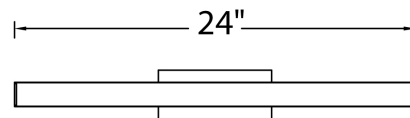

Fixture Type: _____

Catalog Number: _____

Project: _____

Location: _____

Brink Bathroom Sconce

Model & Size	Color Temp & CRI	Watt	LED Lumens	Delivered Lumens	Finish
WS-77624 24"	2700K 90	20.5W	1595	1330	AL Brushed Aluminum
	3000K 90	20.5W	1720	1440	BK Brushed Black
	3500K 90	20.5W	1785	1510	BR Brushed Brass

Example: **WS-77624-27-AL**

DESCRIPTION

A beautiful bar of pure LED light radiates through the co-extruded acrylic diffuser for brighter illumination, and an adjustable back plate adds versatility to this design's many attributes. It's a clean modern sconce anywhere you mount it.

FEATURES

- Conversion plate for 4" J box included
- Adjustable backplate
- Driver installed within the Junction Box, driver dimension: 2.76" x 1.26" x 1.18"
- 5 year warranty

SPECIFICATIONS

Color Temp:	3500K, 3000K, 2700K
Input:	120-277 VAC, 50/60Hz
CRI:	90
Dimming:	ELV: 100 - 5%
Rated Life:	85000 Hours
Mounting:	Can be mounted on wall in all orientations
Standards:	ETL, cETL, Energy Star 2.0 Damp Location Listed
Construction:	Aluminum hardware with co-extruded acrylic diffuser

FINISHES

LINE DRAWING

WS-77624