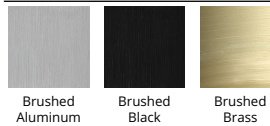

FINISHES

LINE DRAWING