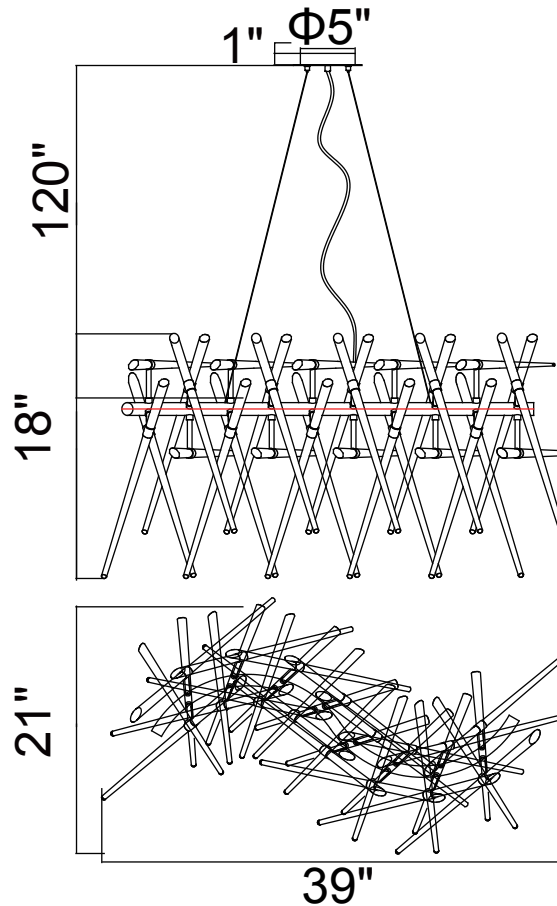

PROJECT: _____

FIXTURE TYPE: _____

LOCATION: _____

CONTACT/PHONE: _____

Item	1154P39-10-601
Collection	ICICLE
Finish	Chrome
Glass	Clear
Crystal	-----
Input	120V AC,60HZ,AC

Shade	-----
Length/Dia.	37"
Width/Ext.	18"
Height	18"
Maximum	139"
Lumens	-----

Light Source	G9
Bulb Info.	10×40W
Included	-----
Dimmable	Yes
Color	-----
Weight	