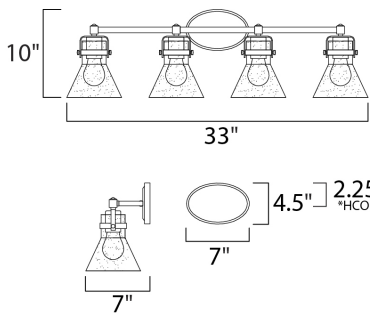

PRODUCT DESCRIPTION

This nautical-inspired bath vanity features Clear Seedy glass cones suspended by a yoke frame finished in Polished Chrome. The clear glass offers abundant lighting and compliments the styling of the fixture. Make it a more industrial look by adding filament E26 light bulbs.

*height from center of outlet to the top of the fixture

MEASUREMENTS

DIMENSION : 33" W x 10" H x 7" Ext
 BACK PLATE : 4.5" W x 7" H x 2.25" HCO
 HANGING WEIGHT : 6.6 lb

LAMPING

LUMENS : 0 Rated
 BULB : 4 x 60W Incandescent E26 Medium , 240W Total
 BULB INCLUDED : (Not Included)
 DIMMABLE : Yes
 LIGHTING_DIRECTION : Down