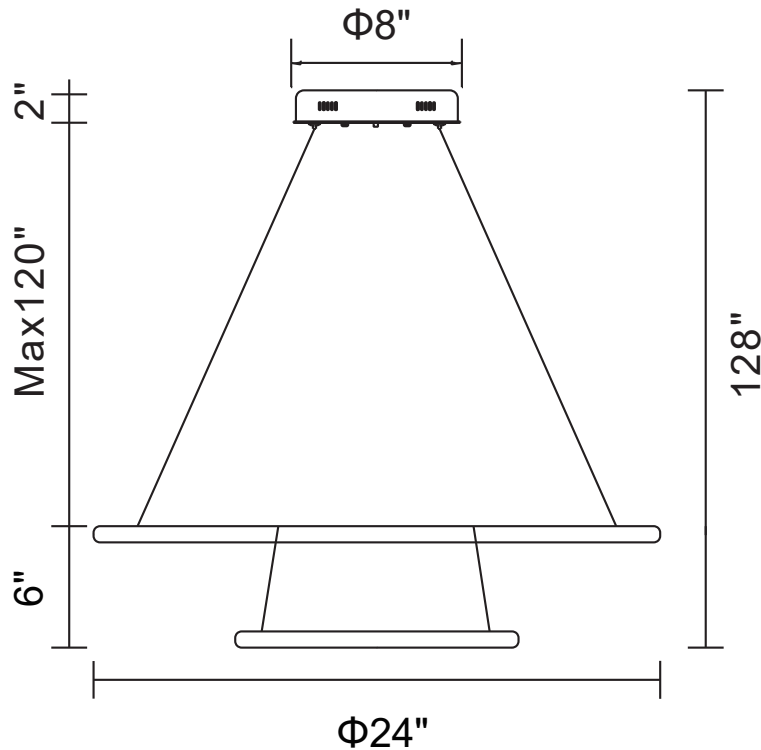

PROJECT: _____

FIXTURE TYPE: _____

LOCATION: _____

CONTACT/PHONE: _____

Item	5665P24-2-103
Collection	ALLOHA
Finish	White
Glass	-----
Crystal	-----
Input	120V AC,60HZ,AC

Shade	-----
Length/Dia.	24"
Width/Ext.	-----
Height	6"
Maximum	128"
Lumens	2600

Light Source	LED
Bulb Info.	50W
Included	-----
Dimmable	Yes
Color	3000K
Weight	