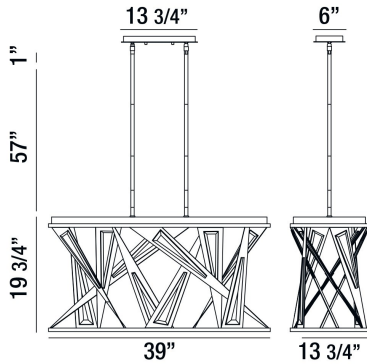

SARISE, 39" OVAL CHANDELIER

PRODUCT DETAILS

No.	:	35645-016
Product Color	:	BLACK
Product Material	:	METAL
Shade / Accent Colour	:	CHROME/CLEAR
Shade / Accent Material	:	METAL/CRYSTAL
Length	:	39"
Width	:	13.75"
Height	:	19.75"
Overall Height	:	77.75"
Weight	:	43lbs

TECHNICAL DETAILS

Hanging Support Type	:	ROD
Hanging Support Length	:	57"
Rods Included	:	3"+6"+12"+18"+18"
Canopy / Backplate Length	:	13.75"
Canopy / Backplate Height	:	1"
Canopy / Backplate Width	:	6"
Location	:	DRY
Approval	:	