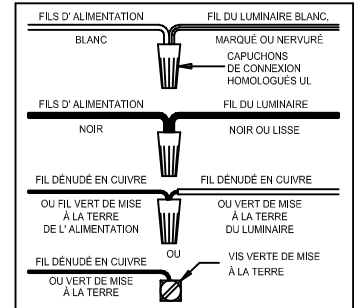

Instructions d'Assemblage et Installation

MISE EN GARDE: Lire les instructions avec soin et couper le courant au disjoncteur central avant de commencer l'installation.

*****
AVERTISSEMENT - S'il y a d'autres mécanismes régulateurs qui s'emploient avec ce dispositif, suivre soigneusement les instructions pour satisfaire aux exigences NEC. Si vous avez des questions, consulter un électricien qualifié.

AVERTISSEMENT - Ce produit contient des composants chimiques qui selon L'état de Californie provoquent un cancer, des infirmités de naissance et (ou) du mal au système reproductif. Il faut laver les mains soigneusement après avoir installé, manipulé, nettoyé, ou autrement touché ce produit.

MISE EN GARDE - Le verre est toujours fragile; maniez le(s) composant(s) et/ou l' (les) ampoule(s) avec prudence.

*****