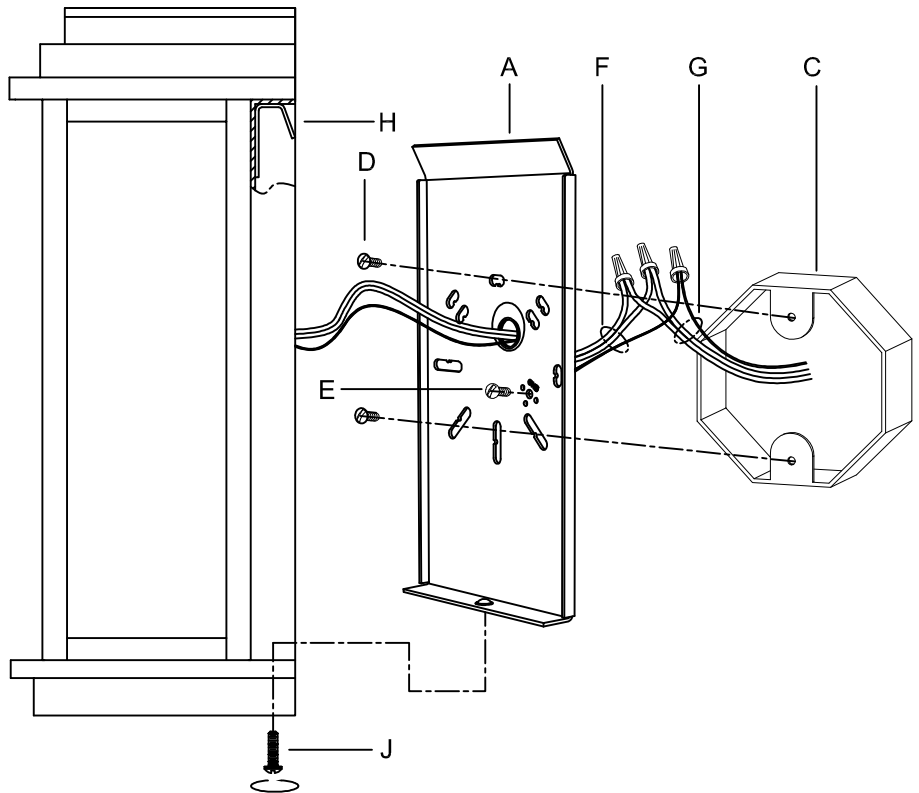

CAUTION: Read instructions carefully and turn electricity off at main circuit breaker panel before beginning installation.

560106, 560108

WARNING - If any Special Control Devices are used with this Fixture, Follow the Instructions Carefully to assure full compliance with N.E.C. requirements. If there are any questions, contact a Qualified Electrical Contractor.

CANOPY MOUNTING & WIRE CONNECTION ASSEMBLY STEPS:

1. E → A
2. D, A → C
3. H → A
4. F → G
5. J, H → A

D, C & G
 (NOT FURNISHED)
 (NON FOURNIE)
 (NO INCLUIDA)

560106

560108

Instructions d'Assemblage et Installation