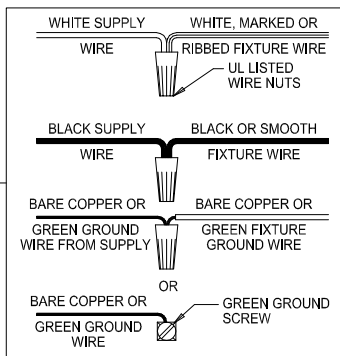

CAUTION: Read instructions carefully and turn electricity off at main circuit breaker panel before beginning installation.

560106, 560108

WARNING - If any Special Control Devices are used with this Fixture, Follow the Instructions Carefully to assure full compliance with N.E.C. requirements. If there are any questions, contact a Qualified Electrical Contractor.

CANOPY MOUNTING & WIRE CONNECTION ASSEMBLY STEPS:

1. E → A
2. D, A → C
3. H → A
4. F → G
5. J, H → A

D, C & G
 (NOT FURNISHED)
 (NON FOURNIE)
 (NO INCLUIDA)

560106

560108

Instructions d'Assemblage et Installation