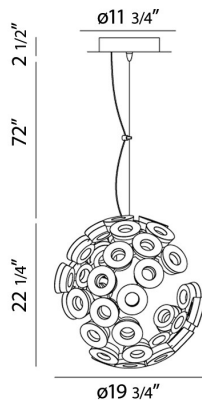

GLENDALE, 20" ROUND CHANDELIER

PRODUCT DETAILS

No.	:	28182-016
Product Color	:	WHITE
Product Material	:	ALUMINUM
Shade / Accent Colour	:	FROSTED/WHITE
Shade / Accent Material	:	ACRYLIC/ALUMINUM
Diameter	:	19.75"
Height	:	22.25"
Overall Height	:	96.75"
Weight	:	23.8lbs

LIGHT SOURCE DETAILS

Light Source Type	:	INTEGRATED LED
Input Voltage	:	120V
Bulb Voltage	:	120V
Total Wattage	:	84W
Total Lumen	:	5500lm
Kelvin	:	4200K
CRI	:	80+
Dimmable	:	Yes

Options Available

ITEM NO.	FINISH	SHADE
28182-016	WHITE	FROSTED/WHITE
28182-023	BLACK	FROSTED/BLACK
28182-030	GOLD	FROSTED/GOLD

TECHNICAL DETAILS

Light Direction	:	Down
Hanging Support Type	:	AIRCRAFT CABLE
Hanging Support Length	:	72"
Canopy / Backplate Height	:	2.5"
Canopy / Backplate Dia.	:	11.75"
Adjustable Lamp Head	:	No
Location	:	DRY
Approval	:	