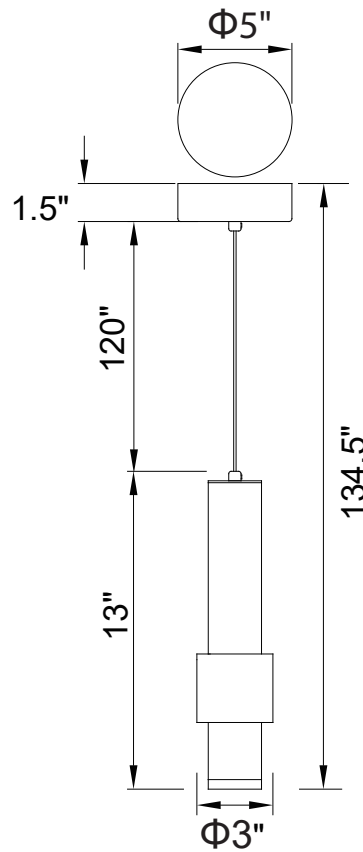

PROJECT: _____

FIXTURE TYPE: _____

LOCATION: _____

CONTACT/PHONE: _____

Item	1390P5-1-606
Collection	Lena
Finish	Satin Nickel
Glass	-----
Crystal	Frosted
Input	120V AC, 60HZ

Shade	-----
Length/Dia.	3"
Width/Ext.	-----
Height	13"
Maximum	134.5"
Lumens	468

Light Source	LED
Bulb Info.	9W
Included	Yes
Dimmable	Yes
Color	3000K
Weight	3 Lbs