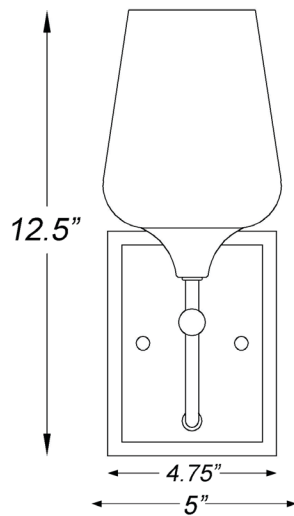

## GLADYS 1-LIGHT WALL SCONCE

Front View

Side View

<b>Description:</b>	Gladys 1-light wall sconce
<b>Finish:</b>	Polished nickel
<b>Dimensions:</b>	5" W x 12.5" H x 6.5" ext. Height on center: 8.75"
<b>Bulbs:</b>	1-100w Med.
<b>Certification:</b>	UL / damp location

<b>Material:</b>	Steel
<b>Shade:</b>	Glass
<b>Glass:</b>	Clear
<b>Back Plate Dimensions:</b>	4.75" x 6.25"
<b>Chain/Wire:</b>	NA
<b>Additional Finishes:</b>	Matte Black
<b>Mounting:</b>	Up or down