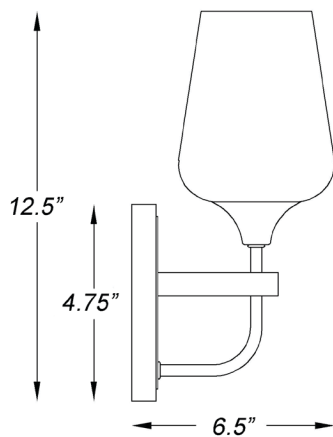

## GLADYS 1-LIGHT WALL SCONCE

Front View

Side View

<b>Description:</b>	Gladys 1-light wall sconce
<b>Finish:</b>	Polished nickel
<b>Dimensions:</b>	5" W x 12.5" H x 6.5" ext. Height on center: 8.75"
<b>Bulbs:</b>	1-100w Med.
<b>Certification:</b>	UL / damp location

<b>Material:</b>	Steel
<b>Shade:</b>	Glass
<b>Glass:</b>	Clear
<b>Back Plate Dimensions:</b>	4.75" x 6.25"
<b>Chain/Wire:</b>	NA
<b>Additional Finishes:</b>	Matte Black
<b>Mounting:</b>	Up or down