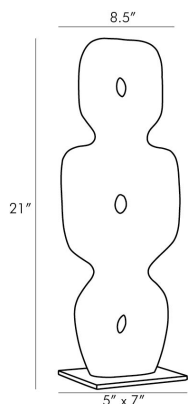

ARTERIO RS

ASPEN SCULPTURE

9220
H: 21 IN, W: 8.5 IN, D: 2 IN
Ivory
Contract Suitable As Is

The simple yet complex nature of sculptural art takes shape in this expressive form. Crafted from ricestone this stacked structure features a profile that recalls mid-century design. The sculpture is fitted on a sleek iron base that has been finished in antique brass for an additional touch of elegance. A great museum-quality piece for adding height while delivering an element of intrigue to a tabletop. finish will vary.

APPEARANCE

Material	Iron, Ricestone
Material Type	Composite
Finish	Antique Brass, Ivory
Finish Will Vary	true
Top Coat/Sealant	false

DIMENSIONS

Foot Print	W: 7 IN, D: 5 IN
------------	------------------

SHIPPING

Product Weight	20 LBS
Gross Weight 1	20.85 LBS
Shipping Box 1	H: 27 IN, L: 13 IN, W: 10 IN

CONTRACT

Contract Suitable	true
-------------------	------