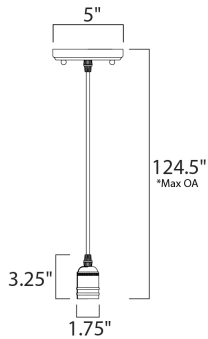

**MEASUREMENTS**

- DIMENSION : 5" L x 5" W x 3.25" H
- MAX OAH : 124.5" OAH
- CANOPY : 5" W x 0.75" H x 5" L
- HANGING WEIGHT : 0.88 lb
- WIRE LENGTH : 120"

**LAMPING**

- INPUT VOLTAGE : 110-130V
- BULB : 1 x 60W Incandescent E26 Medium , 60W Total
- BULB INCLUDED : (Not Included)
- DIMMABLE : Yes