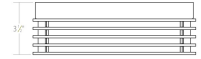

Type #:

Dimensions

Height:	3.5"
Diameter:	10.75"
Canopy/Backplate/Base:	10.25"
Shape:	Round
Size:	10"

Electrical Specs

Bulb(s) Included?:	Yes
Bulb 1 Type:	Integral LED
Bulb Quantity:	1
Input Voltage:	100-277VAC
Wattage:	30
Initial Lumens:	3000
Delivered Lumens:	2100
Color Temperature:	3000K
CRI:	90
Power Supply Type:	Driver
Power Supply Quantity:	1
Power Supply Location:	Canopy
Dimming Type:	TRIAC/ELV/ 0-10V
Bulb Max Wattage:	30