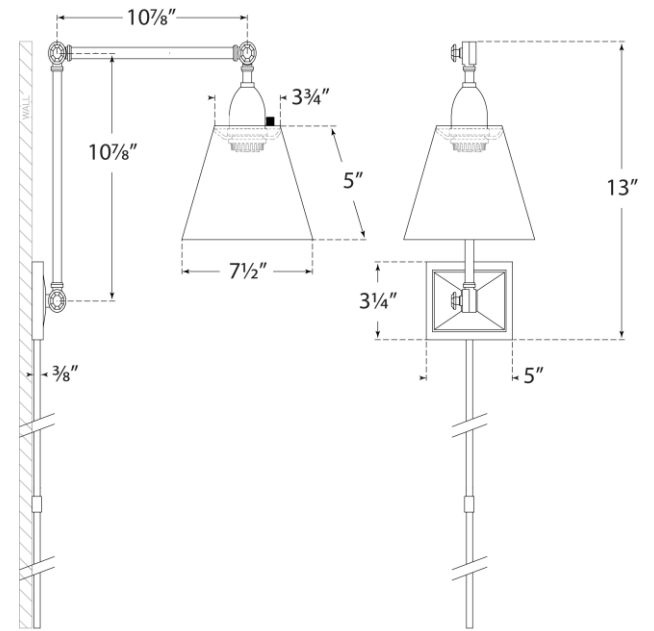

TEAR SHEET

Jane Double Library Wall Light

Item # AH 2330AN-L

Designer: Alexa Hampton

Height: 10.5" - 13"

Width: 7.5"

Extension: 14.75" - 30"

Backplate: 3.25" x 4.75" Rectangle

Finishes: AN, GM, HAB, PN

Shade Treatments: L

Shade Details: 3.75" x 7.5" x 5"

Socket: E26 On-Off

Wattage: 40 A19

Weight: 6 Pounds

Note: Cord Cover Included

Side View

Front View