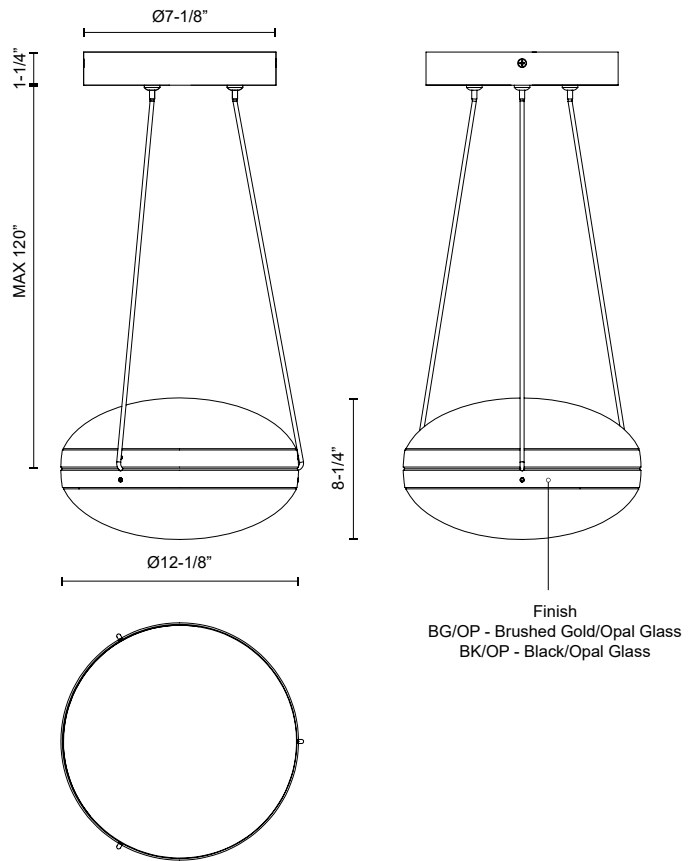

VIRGO
PD76312
PENDANTS

PROJECT

SPECIFICATION DETAILS

Fixture Dimensions	D12-1/8" x H8-1/4"
Light Source	LED with DC Driver
Wattage	29W
Total Lumens	2450lm
Delivered Lumens	BG/OP-1337lm; BK/OP-1283lm;
Voltage	120V
Color Temperature	3000K
CRI (Ra)	90CRI
Optional Color Temps	2700K - 5000K Available, Minimum Order Quantities Apply
LED Rated Life	50,000 hours
Dimming	100% - 10%, TRIAC or ELV Dimmer (Not Included)
Diffuser Details	Frosted Interior Acrylic
Glass Details	Clear External Glass
Adjustable	Yes
Wire Length	120" Max
Wire Type	Black
Minimum Hang Height	15"
Sloped Ceiling Adaptable	Yes
Location	Dry
Illumination Direction	Up/Down
CEC Title 24 JA8	Yes, JA8-2022
Canopy Dimensions	D7-1/8" x H1-1/4"
Paint Finish	BG01; BK02;

* For custom options, consult factory for details.

* For warranty information, please visit www.kuzcolighting.com/warranty

DESCRIPTION

The Virgo Collection's striking resemblance to a space vessel will have all eyes on it no matter where it finds its home. The beautifully clear, curved exterior glass showcases the soft frosted internal diffuser in a way that makes you feel as though you're staring into the interior of a spacecraft coasting through the galaxy. With two stunning finishes available, you can create a one-of-a-kind lighting area in any space.

KUZCO

CANADA: 19054 28TH AVENUE - SURREY, BC V3Z 6M3
USA: 3035 E. LONE MOUNTAIN ROAD - LAS VEGAS, NV 89081

WWW.KUZCOLIGHTING.COM

© 2023 KUZCO LIGHTING. ALL RIGHTS RESERVED.

COMMENT