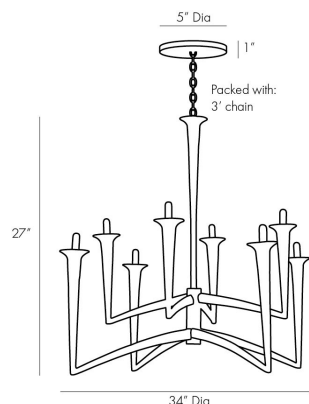

## ISMA CHANDELIER

84062

H: 28 IN, Dia: 34.00 IN

White Gesso

Contract Suitable As Is

A slight departure from a centuries-old design, this chandelier takes a more modern approach with its angular aesthetic. The tiered silhouette features a candelabra-style construction that showcases eight trumpet-shaped arms. Its solid iron foundation is finished in white gesso to contemporize the look. Its versatile appeal allows this piece to light a series of spaces. Finish will vary. Additional chain available (CHN-236). Damp rated, though limited outdoor conditions may affect finish. Damp-rated, although limited covered outdoor areas may affect finish.

### DIMENSIONS

Chandelier	H: 27 IN, Dia: 34.00 IN
Minimum Hanging Height	28 IN
Maximum Hanging Height	64 IN
Canopy	H: 1 IN, Dia: 5.00 IN

### WIRING

Rating	Damp
Certification Note	CANNOT BE REWIRED FOR INTL USE.
Cord	10 FT, Clear/Silver, SVT
Socket	8, Type B - E12
Photographed Bulb	Small Clear Tubular Bulb
Maximum Watt	40
Voltage	110-120 V