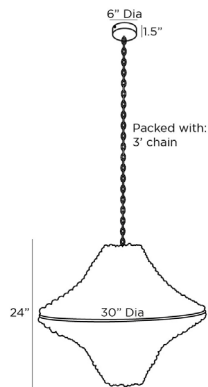

ARTERIOS

PARADISA CHANDELIER

85028
 H: 26.5 IN, Dia: 30.00 IN
 Black and Gray Ombre Coco Beads
 Contract Suitable As Is

The funnel-shaped Paradisa delivers breezy, coastal vibes wherever you call home. Black and gray abaca-wrapped, coconut wood beads are strategically placed to create an ombre effect. The charming chandelier is accented with a bronze iron chain. Finish will vary.

APPEARANCE

Material	Coconut, Iron
Material Type	
Finish	Black and Gray Ombre, Bronze
Finish Will Vary	true
Top Coat/Sealant	false

DIMENSIONS

Chandelier	H: 24 IN, Dia: 30.00 IN
Minimum Hanging Height	26.5 IN
Maximum Hanging Height	62.5 IN
Canopy	H: 1.5 IN, Dia: 6.00 IN

WIRING

Rating	Indoor Only
Cord	10 FT, Clear/Silver, SVT
Socket	3, Type A - E26
Maximum Watt	60
Voltage	110-120 V

CERTIFICATIONS

Certifications	Mexico United States, Canada
----------------	---------------------------------

COMPLIANCY

UL/ETL	Yes
RoHS	true

SHIPPING

Product Weight	27.7 LBS
Gross Weight 1	35.7 LBS
Gross Weight 2	0 LBS
Shipping Box 1	H: 32 IN, L: 32 IN, W: 26 IN
Shipping Box 2	H: 0 IN, L: 0 IN, W: 0 IN

REPLACEMENT PARTS