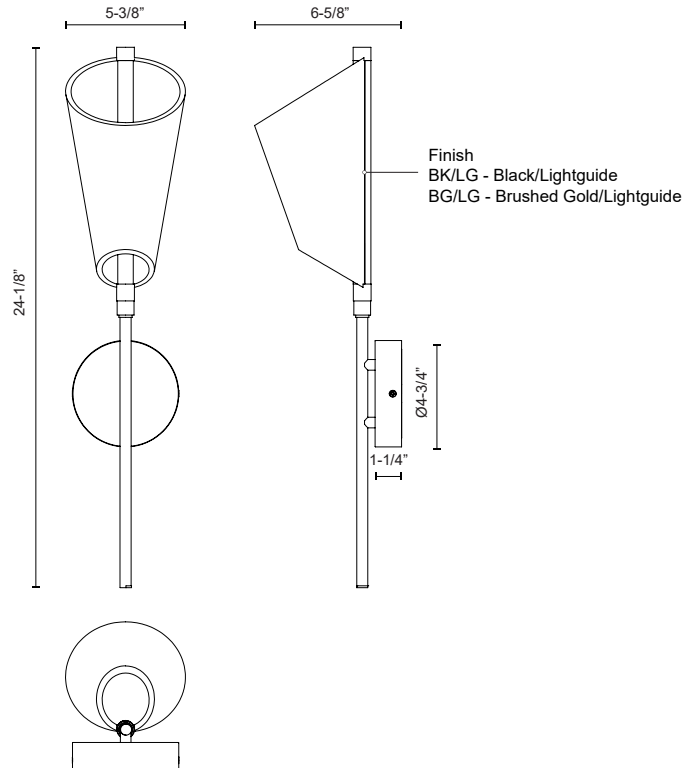

MULBERRY WS62524

WALL

PROJECT

WS62524-BK/LG
Black/Light Guide

WS62524-BG/LG
Brushed Gold/Light Guide

SPECIFICATION DETAILS

Fixture Dimensions	W5-3/8" x H24-1/8" x E6-5/8"
Light Source	LED with DC Driver
Wattage	17W
Total Lumens	1120lm
Delivered Lumens	BG/LG-654lm; BK/LG-700lm;
Voltage	120V
Color Temperature	3000K
CRI (Ra)	90CRI
Optional Color Temps	2700K - 5000K Available, Minimum Order Quantities Apply
LED Rated Life	50,000 hours
Dimming	100% - 10%, TRIAC or ELV Dimmer (Not Included)
Diffuser Details	Acrylic diffuser
Shade Details	Clear Acrylic Light Guide Shade
Location	Dry
Mounting Style	All Orientation; Wall;
CEC Title 24 JA8	Yes, JA8-2022
Canopy Dimensions	D4-3/4" x E1-1/4"
Paint Finish	BG01; BK02;

* For custom options, consult factory for details.

* For warranty information, please visit www.kuzcolighting.com/warranty

DESCRIPTION

Classic shapes take new form in the stunning new Mulberry collection. Minimal, modern forged bodies and striking edge lit shades make up this one-of-a-kind collection. Each shade of the Mulberry is crafted with clear etched acrylic, creating the modern glow seen throughout the pieces of this collection. Available in both Brushed Gold or Matte Black accents.