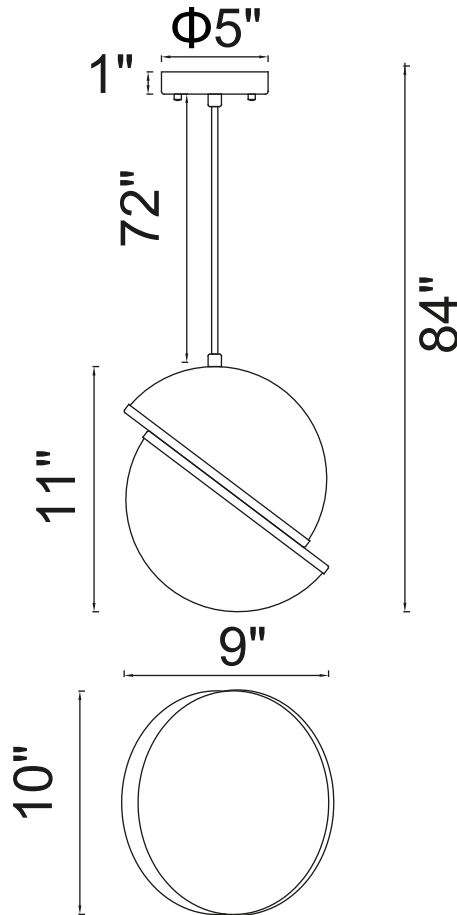

PROJECT: _____

FIXTURE TYPE: _____

LOCATION: _____

CONTACT/PHONE: _____

Item	1148P10-1-624
Collection	GEMINI
Finish	Brass
Acrylic	White
Crystal	-----
Input	120V AC,60HZ,AC

Shade	-----
Length/Dia.	9"
Width/Ext.	10"
Height	11"
Maximum	84"
Lumens	-----

Light Source	E26
Bulb Info.	1×60W
Included	-----
Dimmable	Yes
Color	-----
Weight	