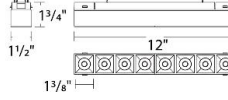

# WAC LIGHTING

REF-S2MD06-GL - Multi Stealth Downlight Trim

REF-S2MD06-HZ - Multi Stealth Downlight Trim

REF-S2MD06-WT - Multi Stealth Downlight Trim

S2MD06

S2MD12

S2MD24