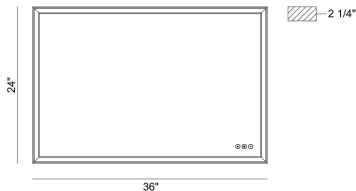

TECHNICAL DETAILS

Hanging Support Type	:	Z-BAR
IP Rating	:	IP44
Title 24	:	YES
Beam Angle	:	270

PROJECT INFORMATION

Job Name: Date: Type:

Comments: