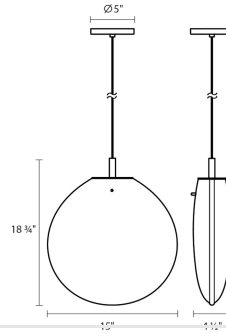

Project:

Cantina LED Single Pendant Spec Sheet

SKU: 2990.25C-LRG Learn more at:
<https://sonnemanlight.com/cantina-led-single-pendant>

Description: A flask-like flat oval glass profile, suspended from a slender cable, rotates randomly to various orientations creating an asymmetric relationship to its surroundings. A single point source of LED illumination within the void of the larger glass volume creates a special aesthetic tension of scales. Also available as a [chandelier](#).

Type #:

Dimensions

Height:	18.75"
Width:	15"
Length:	4.5"
Canopy/Backplate/Base:	5"
Hanging Details:	6' Adjustable Cord
Size:	Large
Canopy/Backplate/Base Height:	0.75"

Electrical Specs

Bulb(s) Included?:	Yes
Bulb 1 Type:	LED G4 Bulb
Bulb Quantity:	1
Input Voltage:	120VAC
Wattage:	4
Initial Lumens:	200
Color Temperature:	3000K
CRI:	90
Power Supply Type:	Transformer
Power Supply Quantity:	1
Power Supply Location:	Outlet Box
Dimming Type:	ELV
Bulb Max Wattage:	4

Installation

Installation:	Licensed electrician required
Sloped Ceiling Compatible?:	Compatible

Shipping

Carton 1 L x W x H:	14" X 20" X 20"
Carton 1 Gross Weight:	9 LBS
Fixture Weight:	8

Shade

Lens Type:	Clear Glass
Shade 1 Material:	Glass