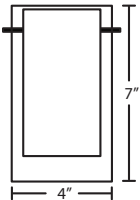

PAHU 4

12V MINI PENDANTS

location:
DRY

SPECIFICATIONS:

DESCRIPTION

Low voltage mini pendant with handcrafted glass.

LAMPING

Standard: 35W Low pressure halogen GY6.35 12V Bi-Pin lamp, lamp included. Suitable for use in an open fixture.

LED: 6W integrated lightsource, dimmable. (Available on 1XT or 1XC fixtures only).

DIFFUSER

Shade shall be handcrafted glass of various decors. 4" Dia. x 7" H

CORD

Standard cord is 10' field-adjustable coaxial type with teflon jacket and decorative sleeve at the socketholder. Jacket tint coordinates with metal finish. Cords also available in 15' lengths.

STANDARD PENDANT (1XC, 1XT)

Mini pendant comes complete with either dome-style or flat-style canopy.

QUICK-CONNECT OPTION (XP, RXP, 1XP)

Quick-Connect Jack is compatible with Besa Rail Adapter, or Quick-Connect canopies (order separately).

METAL FINISH

Glass retainer hardware, sleeve and Quick-Connect Jack and/or canopies are finished in either Bronze or Satin Nickel.

LABELS

UL or ETL Listed. Suitable for Damp Locations (interior use only).

For ordering information, see next page

All dimensions provided are nominal.
Allowance must be made for dimensional tolerance in handcrafted glasses.

REV 10/14