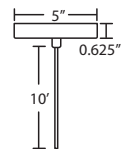

1XT 1 Light Pendant, Flat Canopy

- Suitable for use on sloped ceilings
- 1x electronic 60W dimmable 120V transformer, fits partially in junction box
- Installs to standard 4" octagonal junction box
- Bronze or Satin Nickel metal finishes

MORE MOUNTING OPTIONS:

• Besa quick-connect canopies, order separately

1Lt Dome: T21MQ   3Lt Linear: T23BQ   3Lt Round: T23XQ   3Lt Lrg. Rnd: T23XL

6Lt Round: T26XQ   3Lt Bar: T23VQ

• Besa Monorail system, order separately