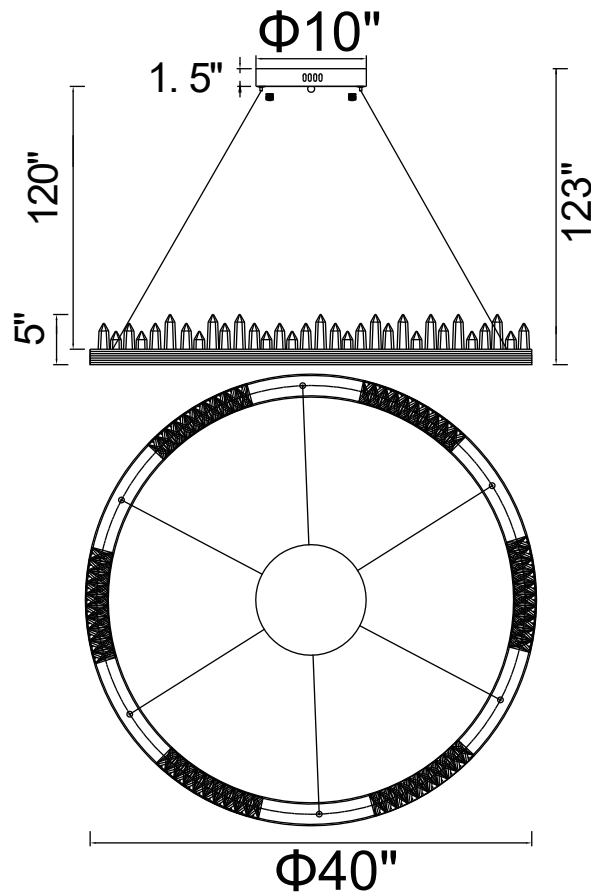

PROJECT: _____

FIXTURE TYPE: _____

LOCATION: _____

CONTACT/PHONE: _____

Item	1218P40-613
Collection	AGASSIZ
Finish	Polished Nickel
Glass	-----
Crystal	Clear
Input	120V AC,60HZ,AC

Shade	-----
Length/Dia.	40"
Width/Ext.	40"
Height	5"
Maximum	123"
Lumens	4368

Light Source	LED
Bulb Info.	84W
Included	-----
Dimmable	Yes
Color	4000K
Weight	