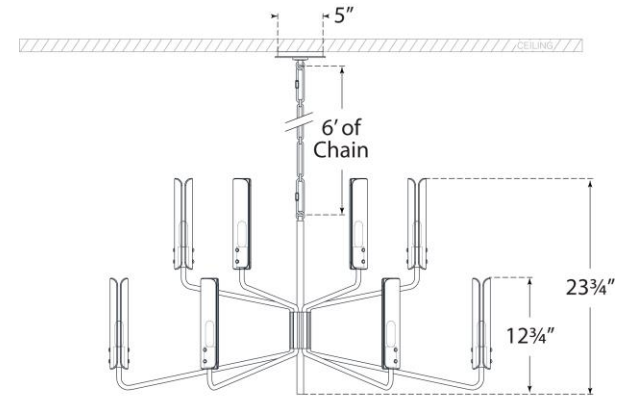

TEAR SHEET

Casoria Large Two-Tier Chandelier

Item # ARN 5484PN-CG

Designer: AERIN

Height: 23.75"

Width: 42.25"

Canopy: 5" Round

Finishes: HAB, PN

Glass Options: CG

Socket: 12 - E12 Candelabra

Wattage: 12 - 6.5 LED B11

Weight: 43 Pounds

Side View

Top View(1:2)