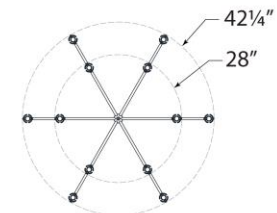

TEAR SHEET

Casoria Large Two-Tier Chandelier

Item # ARN 5484PN-CG

Designer: AERIN

Height: 23.75"

Width: 42.25"

Canopy: 5" Round

Finishes: HAB, PN

Glass Options: CG

Socket: 12 - E12 Candelabra

Wattage: 12 - 6.5 LED B11

Weight: 43 Pounds

Side View

Top View(1:2)