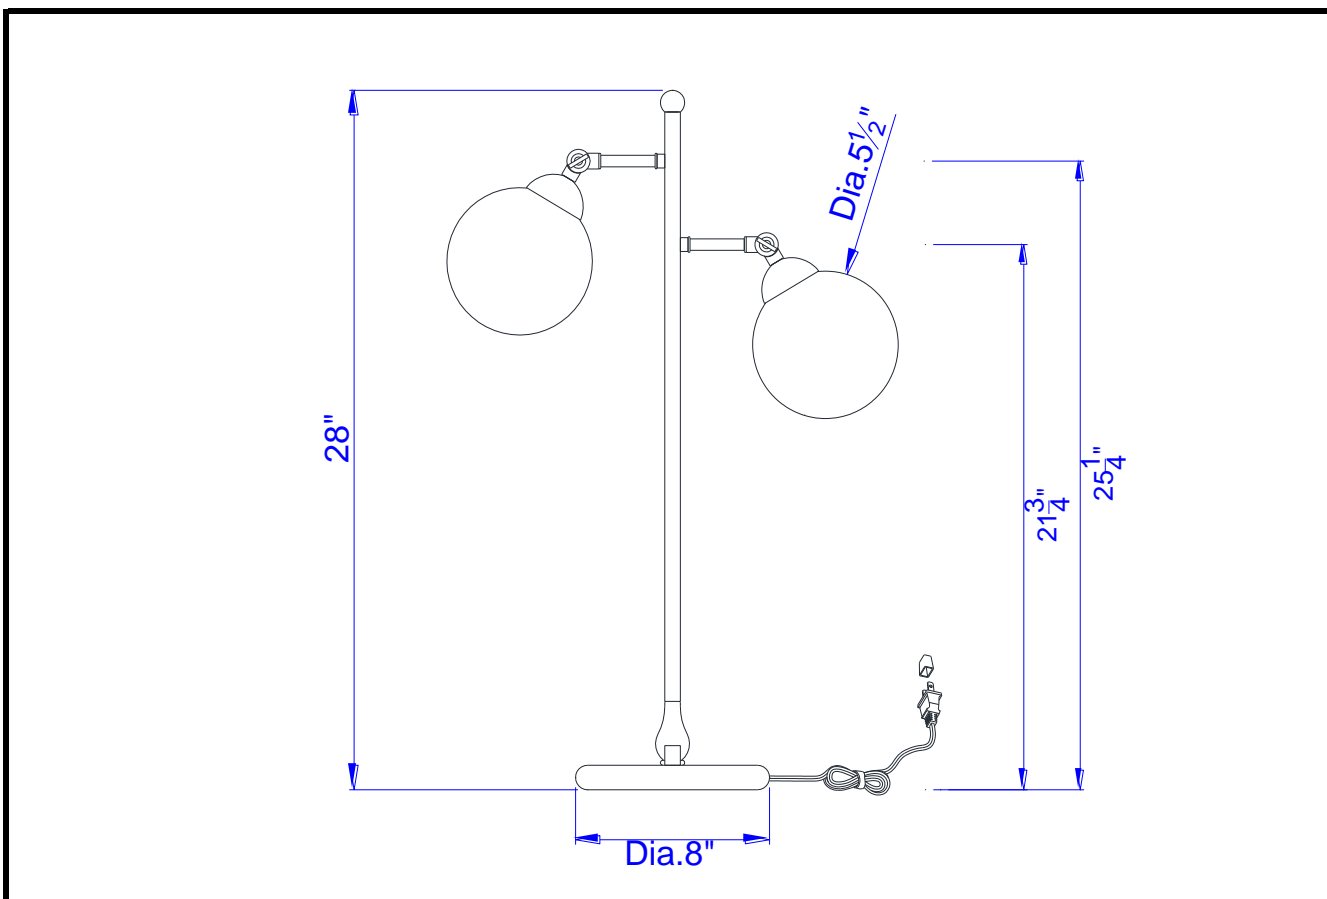

Project: _____

Catalog No.: _____

Lamp/Wattage: _____

- Model No:** BO-2577TB
- Description:** Prato Metal Table Lamp with Clear Glass Shade
- Material:** Metal
- Finish :** Gun Metal
- Height:** 28"
- Base Width:** Dia.8"
- Wattage :** 40Wx2
- Socket :** Candelabra Base (E12)
- Switch:** 3-way
- Bulb:** Incandescent, CFL
- Wire Length:** 6'
- Wire Color:** Black
- Shade No:**
- Material:** Glass
- Shade size:** Dia.5 1/2"