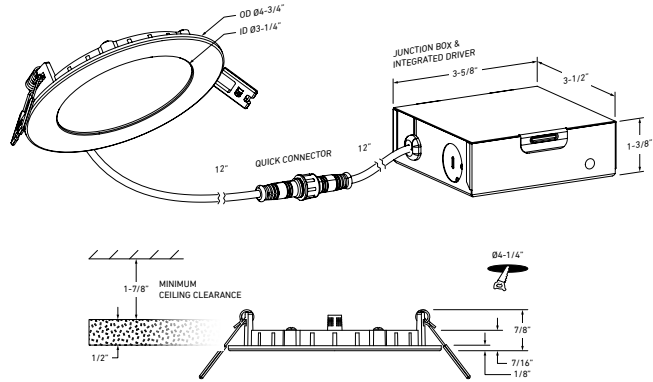

PROJECT:	TYPE:
DATE:	QTY:
NOTES:	

QUICK SPECS

SIZE	WATTS	DELIVERED LUMENS*	COLOR °T	CRI	VOLTAGE	BEAM ANGLE	FINISH
4"	11W	850lm	3000K-2200K	80	120V	110°	○ White

*Lumen output measured at 3000K

LIGHT DISTRIBUTION

CONSTRUCTION	Lens Frosted	Type of optics Flat lens	Type of LED Edge-lit SMD
	Lens material Acrylic	Housing material Cast aluminum	Cut hole size 4-1/4"

RATINGS	Placement Indoor/Outdoor	Lifespan 35,000 hrs.	FT rating FT4
	Location Wet	Certifications ETL, FCC, ICES, ES IC, ASTM E283-04, T24	Operating temperature -20° to 40° C

WHAT'S IN THE BOX	LED recessed fixture Junction box Push-in wire connectors Mounting hardware Instruction sheet
--------------------------	---

COMPATIBLE ACCESSORIES	RFP-UNI Universal Drilling Plate For 2", 3", 4" and 6" fixtures
	RFP-46 Drilling plate for 4" and 6" fixtures