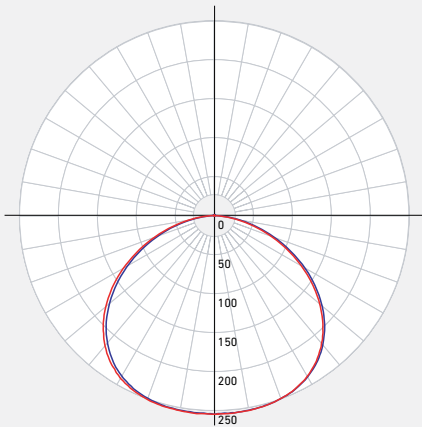

PROJECT:	TYPE:
DATE:	QTY:
NOTES:	

QUICK SPECS

SIZE	WATTS	DELIVERED LUMENS*	COLOR °T	CRI	VOLTAGE	BEAM ANGLE	FINISH
4"	11W	850lm	3000K-2200K	80	120V	110°	○ White

*Lumen output measured at 3000K

LIGHT DISTRIBUTION

CONSTRUCTION	Lens Frosted	Type of optics Flat lens	Type of LED Edge-lit SMD
	Lens material Acrylic	Housing material Cast aluminum	Cut hole size 4-1/4"

RATINGS	Placement Indoor/Outdoor	Lifespan 35,000 hrs.	FT rating FT4
	Location Wet	Certifications ETL, FCC, ICES, ES IC, ASTM E283-04, T24	Operating temperature -20° to 40° C