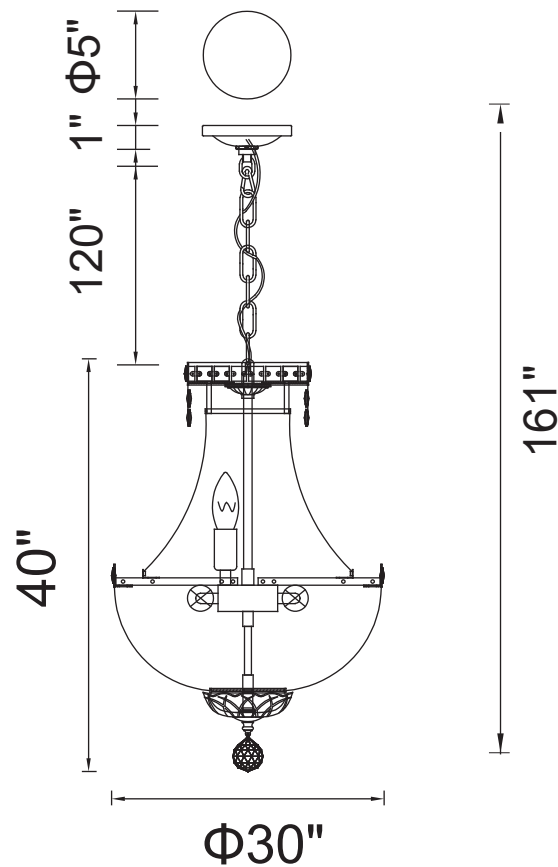

PROJECT: _____

FIXTURE TYPE: _____

LOCATION: _____

CONTACT/PHONE: _____

Item	8003P30C
Collection	STEFANIA
Finish	Chrome
Glass	-----
Crystal	Clear
Input	120V AC,60HZ,AC

Shade	-----
Length/Dia.	30"
Width/Ext.	-----
Height	40"
Maximum	161"
Lumens	-----

Light Source	E12
Bulb Info.	20x60W
Included	-----
Dimmable	Yes
Color	-----
Weight	