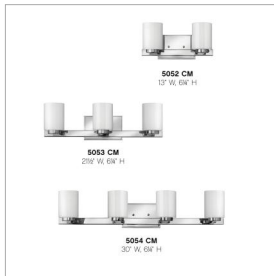

PRODUCT DETAILS:

- Suitable for use in damp locations as defined by NEC and CEC. Meets United States UL Underwriters Laboratories & CSA Canadian Standards Association Product Safety Standards
- Merging the best of traditional and modern elements, with a sophisticated and streamlined look
- Sparkling chrome with reflective finish

HINKLEY

HINKLEY
33000 Pin Oak Parkway
Avon Lake, OH 44012

PHONE: (440) 653-5500
Toll Free: 1 (800) 446-5539

hinkley.com