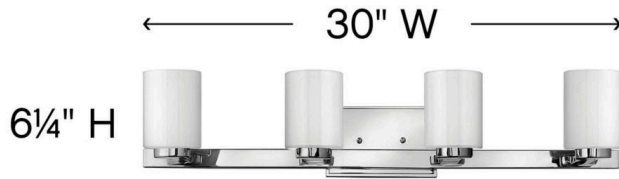

## 5054CM

### FOUR LIGHT VANITY

Miley's chic design complements a variety of decors with its sleek lines and elegant glass shape. The cast stepped back plate and cast glass holders in Chrome or Brushed Nickel finishes add to its beauty.

DETAILS	
FINISH:	Chrome
MATERIAL:	Metal
GLASS:	Cased Opal
DIMMABLE:	Yes

DIMENSIONS	
WIDTH:	30"
HEIGHT:	6.3"
WEIGHT:	6lb
BACK PLATE:	6.5"W X 4.5"H
EXTENSION:	5.5"
TOP TO OUTLET:	4"

LIGHT SOURCE	
LIGHT SOURCE:	Socket
WATTAGE:	4-60w G-9 *Included
VOLTAGE:	120v