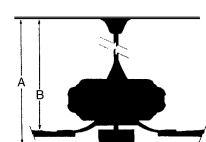

Image File Name: **F852L-HBZ.jpg**

MEASUREMENTS

Blade Finish:				Reversible Blades:	No
Blade Material:				Slope:	Yes
WOOD				Hanging Weight:	16.56
Blade Sweep:	No. of Blades:	Blade Pitch:			
56"	5	14 DEGREES			
Downrod 1:	Downrod 1 Outside Dia:	Downrod 2:	Downrod 2 Outside Dia:		
6	0.75				
Ceiling to Lowest Point: (Dim A)	Ceiling to Blade (Dim B)	Lead Wire:	Motor Size:		
20.5	11.0	80"	DC 120X15MM		