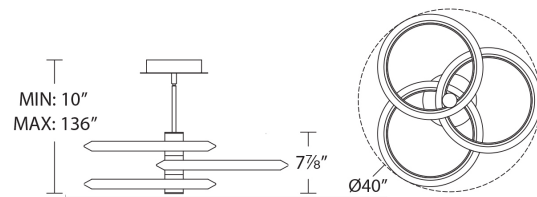

Example: **PD-94940-AB**

DESCRIPTION

Three rings. One perfect look. A true design statement.

FEATURES

- Three 12" and one 6" downrods included (additional downrods available)
- Integral swivel for sloped ceilings
- Can be mounted as semi-flush or pendant
- Driver concealed within the canopy
- 5 year warranty

REPLACEMENT PARTS

- RPL-ROD-IN06-BB - 6" rod - AB finish
- RPL-ROD-IN12-BB - 12" rod - AB finish
- RPL-ROD-IN06-BK - 6" rod - BK finish
- RPL-ROD-IN12-BK - 12" rod - BK finish
- RPL-ROD-IN06-CH - 6" rod - CH finish
- RPL-ROD-IN12-CH - 12" rod - CH finish

FINISHES

LINE DRAWING

PD-94940