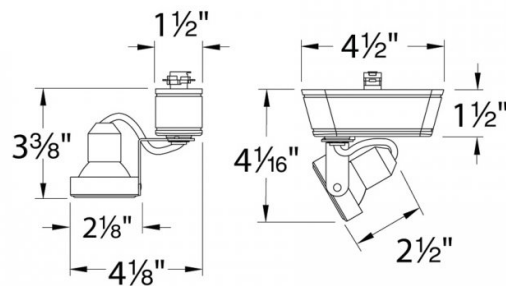

SPECIFICATIONS

Construction:	Die-cast aluminum track head with polycarbonate transformer case and track adapter. Bi-pin ceramic socket for MR16 lamp.
Power:	8W
Input:	120 VAC, 50/60Hz
Dimming:	ELV: 100-15%
Light Source:	LED MR16 (Included) 3 Step Mac Adam Ellipse
Rated Life:	25000 Hours
Finish:	Electrostatically powder Coated White, Electrostatically powder Coated Black
Operating Temp:	-4°F to 104°F (-20°C to 40°C)
Standards:	UL, cUL, Dry Location Listed

Fixture Type: _____

Catalog Number: _____

Project: _____

Location: _____

FINISHES

LINE DRAWING

Fixture Type: _____

Catalog Number: _____