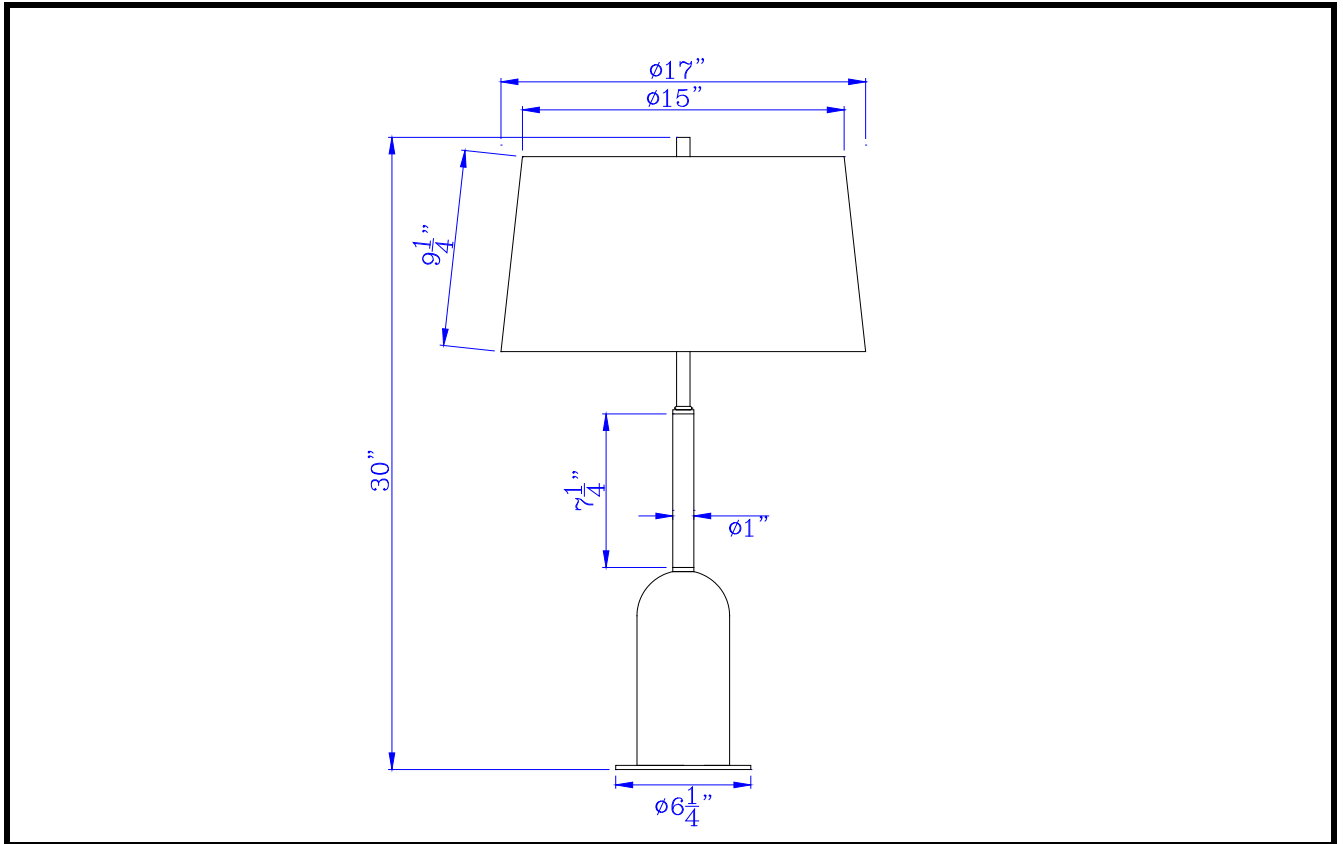

Model No: BO-2891TB
Description: Rimini metal desk lamp with linen drum shade
Material: Metal
Finish : Black/Antique Brass
Height: 30"
Reach/Depth: 17"
Base Width: Dia.6 1/4"
Wattage : 150W
Socket : Medium Base (E26)
Switch: 3-Way
Bulb: Incandescent, CFL
Wire Length: 6'
Wire Color: Gold
Shade No:
Material: Fabric
Shade size: 15"x17"x9 1/4"