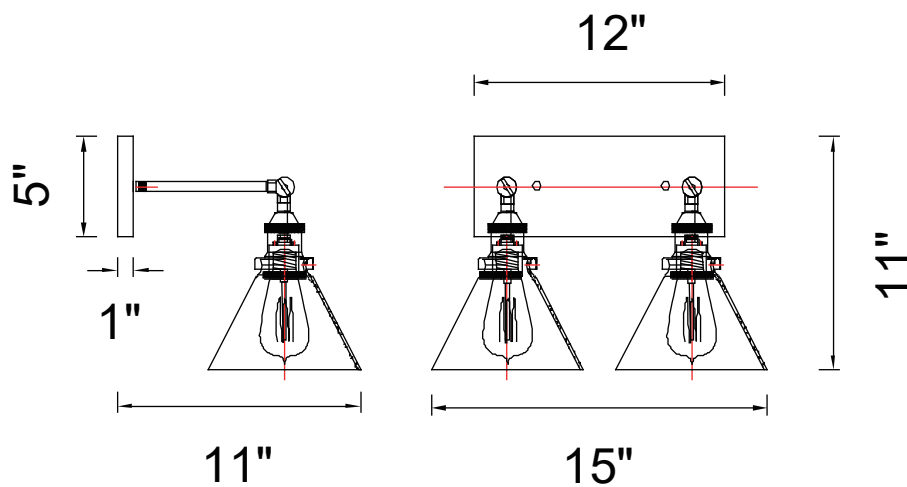

PROJECT: _____

FIXTURE TYPE: _____

LOCATION: _____

CONTACT/PHONE: _____

Item	9735W15-2-101
Collection	EUSTIS
Finish	Black+Gold Brass
Glass	Clear
Crystal	-----
Input	120V AC,60HZ,AC

Shade	-----
Length/Dia.	15"
Width/Ext.	11"
Height	11"
Maximum	-----
Lumens	-----

Light Source	E26
Bulb Info.	2×60W
Included	-----
Dimmable	Yes
Color	-----
Weight	