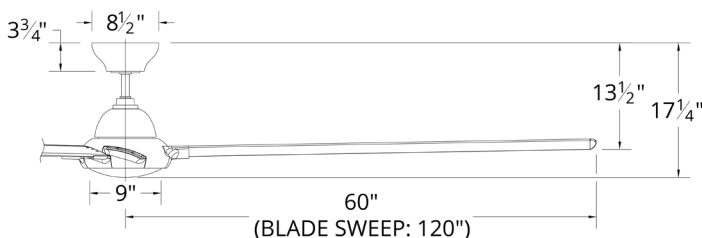

HYDRA 120" Ceiling Fan

FR-W1805-120L

MODERN FORMS SMART FANS

PRODUCT DESCRIPTION

As its name suggests, Hydra is all about water. Like all of our smart fans, it's wet-rated for outdoor use so you can maintain the continuity of your décor inside and out. Even with an impressive 120" blade sweep, this epically scaled smart fan moves a massive amount of air without consuming much energy, thanks to a powerful DC motor that runs up to 70% more efficient than AC motors. Control it all with our exclusive Modern Forms app. Available in 80 inches, 96 inches and 120 inches.

SPECIFICATIONS

- **Construction:** Aluminum
- **Blade:** 14° Pitch, 120" sweep, extruded aluminum
- **Downrod:** 1" O.D. x 6"H included
- **Mounting Slope:** Up to 32°
- **Lead Wire:** 80"
- **Hanging Weight:** 49.50 lbs
- **Total Power:** 67.5W
- **Standards:** UL/cUL Wet Location listed, Title 24
  JA8-2016 Compliant, Title 20

FEATURES

- 6 fan speeds through both Summer and Winter Modes
- Silent DC motor
- Optional LED light kit included
- Includes BT wall control
- Additional BT wall control for 3, 4-way control sold separately
- Optional BT remote control with wall cradle sold separately
- Compatible with Modern Forms app

LIGHT KIT PERFORMANCE

- **Light Source:** LED
- **Light Wattage:** 23.5W
- **Dimming:** Integrated
- **Color Temperature:** 3000K (2700K/3500K options available by special order)
- **Rated Life:** 50,000 Hours
- **Standards:** Title 24 JA8-2016 Compliant

ESTIMATED AIR PERFORMANCE

- **Airflow:** 13300 cubic ft per minute on high
- **Power:** 44 watts on high
- **Airflow Efficiency:** 302 cubic ft per minute per watt
- **Revolutions Per Minute:** 40 RPMs on high
- **Estimated Yearly Energy Cost ($):** $7.16

WIRELESS PERFORMANCE

- **Bluetooth Range:** Up to 150 ft*
- **Wi-Fi Range:** Up to 150 ft*

ORDER NUMBER

Model	LED Lumens	Delivered Lumens	Housing	Blade
FR-W1805-120L	2041	1013	BZ <i>Bronze</i>	<i>Bronze</i>
			TT <i>Titanium Silver</i>	<i>Titanium Silver</i>
			MB <i>Matte Black</i>	<i>Matte Black</i>
			MW <i>Matte White</i>	<i>Matte White</i>

Example: **FR-W1805-120L-BZ**

For 2700K add "27" before the finish: **FR-W1805-120L27-TT**

*Results may vary based on application and surroundings.

modernforms.com
Phone (866) 810.6615
Fax (800) 526.2585

Headquarters/Eastern Distribution Center
44 Harbor Park Drive
Port Washington, NY 11050

Central Distribution Center
1600 Distribution Ct
Lithia Springs, GA 30122

Western Distribution Center
1750 Archibald Avenue
Ontario, CA 91760