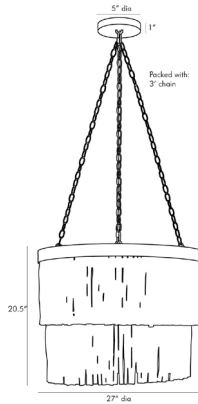

ARTERIOS

ARYA CHANDELIER

45082
H: 35.5 IN, Dia: 27.00 IN
Black Stained Wood, Antique Brass
Contract Suitable As Is

A cousin of our Tilda Collection this large-scale luminescent transforms a space with a naturally refined elegance. Hand-carved wooden batons finished in black dangle from the two-barrel antique brass iron frame creating a tiered effect that yields a subtle yet stunning shadowplay along the walls and floors. The contrasting finishes unite the natural and refined materials this 3-light pendant possesses with style and sophistication. Finish will vary. Due to the organic nature of the wood used to create this piece, each piece will vary in size and shape. The wooden sticks will eventually crack and is an inherent feature of solid wood of this proportion.

APPEARANCE

Material	Iron, Wood
Finish	Black
Finish Will Vary	true
Top Coat/Sealant	false

DIMENSIONS

Pendant	H: 20.5 IN, Dia: 27.00 IN
Minimum Hanging Height	35.5 IN
Maximum Hanging Height	60 IN
Canopy	H: 3.5 IN, Dia: 5.00 IN

WIRING

Rating	Indoor Only
Cord	10 FT, Clear/Silver, SVT
Socket	3, Type A- E26 Keyless
Maximum Watt	60
Voltage	110-120 V

CERTIFICATIONS

Certifications	Mexico European Union, United Arab Emirates, United States, Canada
----------------	---

COMPLIANCY

UL/ETL	Yes
CB	Yes
RoHS	true

SHIPPING

Product Weight	28 LBS
Gross Weight 1	41.7 LBS
Shipping Box 1	H: 14 IN, L: 30 IN, W: 30 IN

REPLACEMENT PARTS

Replacement Part 1	CHN-215
Replacement Part 1 Dim	3'
Replacement Part 2	CANOPY-408
Replacement Part 2 Dim	3" x 5.75"