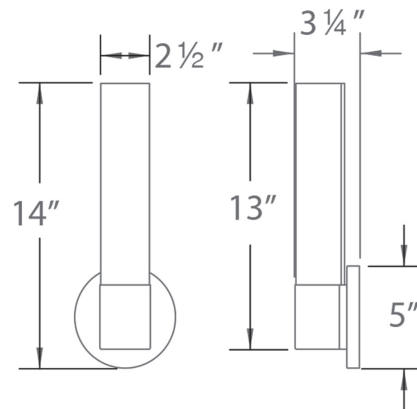

SPECIFICATIONS

Color Temp:	3000K, 3500K
Input:	120-277 VAC, 50/60Hz
CRI:	90
Dimming:	ELV: 100-5%, TRIAC: 100-5%
Rated Life:	50000 Hours
Mounting:	Installs over a 3" or 4" Junction Box, Can be mounted on ceiling or wall in all orientations, Can be mounted on ceiling or wall vertically
Standards:	ETL, cETL, Title 24 JA8-2016 Compliant, Energy Star 2.0 Damp Location Listed
Construction:	Nickel plated steel with polycarbonate diffuser

FINISHES

LINE DRAWING

WS-180414

WAC LIGHTING

Fixture Type: _____

Catalog Number: _____

Project: _____

Location: _____