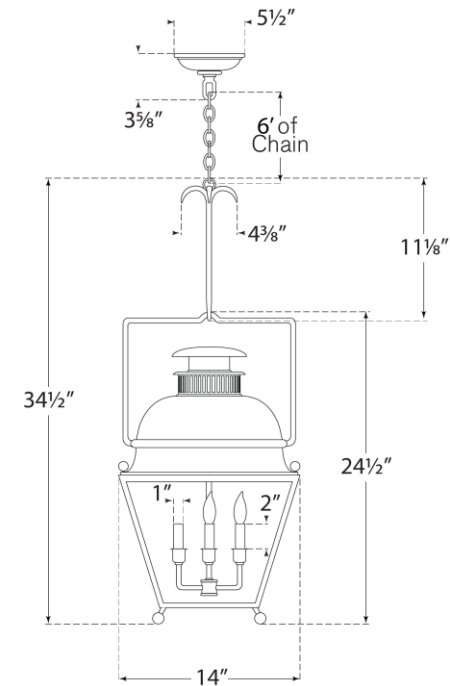

## Holborn Small Lantern

Item # CHC 2215AI

Designer: Chapman & Myers

Height: 34.5"

Width: 14"

Canopy: 5.5" Round

Finishes: AI, OW

Glass Options: CG

Socket: 4 - E12 Candelabra

Wattage: 4 - 60 C11

Weight: 20 Pounds

©EFC DESIGNS

CHC2215