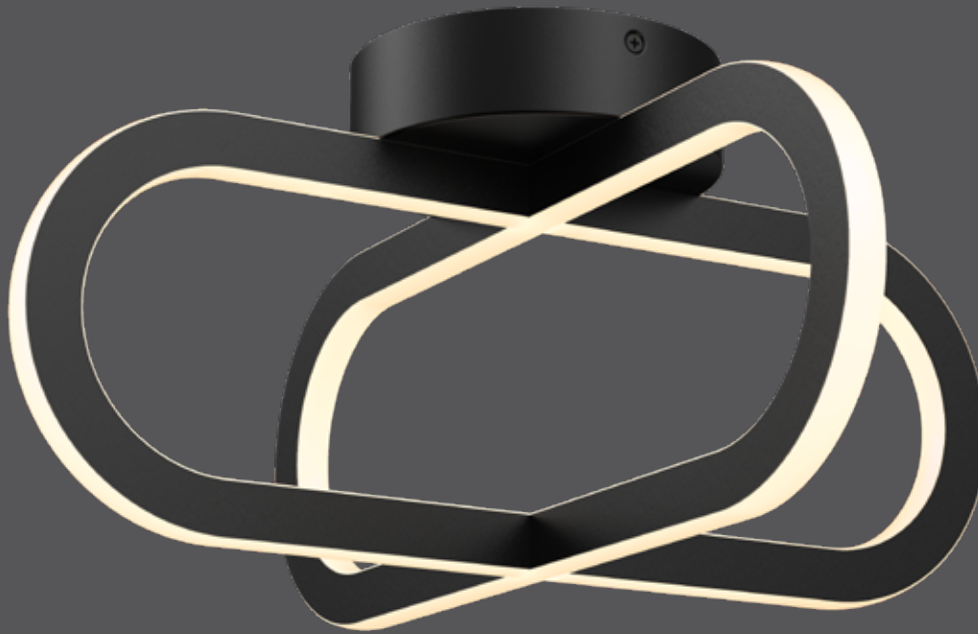

Arlo

A unique design with clean lines that will add the final touch to your office, bedroom and even that newly renovated mud room. The double-sided rings will add warmth and character.

NEW

DAMP

2700k 3000k 3500k 4000k 5000k

COLOR TEMPERATURE

ETL Intertek

Model	Size	Watts	Delivered lumens	CRI	Color °T	Voltage
FDB-CC	16"	40 W	1350 lm	90	2700, 3000, 3500, 4000, 5000 K	120 V

Specifications

Over 50,000 hours of service life
 Integrated driver
 Excellent color rendering
 Minimal heat emission
 Die-cast aluminum housing
 Switch-selectable CCT: 2700 K/3000 K/
 3500 K/4000 K/5000 K
 Canopy mount on 4" octagonal
 junction box
 Suitable for damp locations
 Easy installation
 Refer to website for dimmer compatibility
 5-year warranty

Finish

- **BB** Brushed Brass
- **BK** Black
- **SN** Satin Nickel

Order example

FDB-CC-BB
 16" flush mount in
 a brushed brass finish

Note

Other Color °T and Finishes available,
 but may require MOQ's and longer
 lead times. Please contact your DAL'S
 representative for more information.