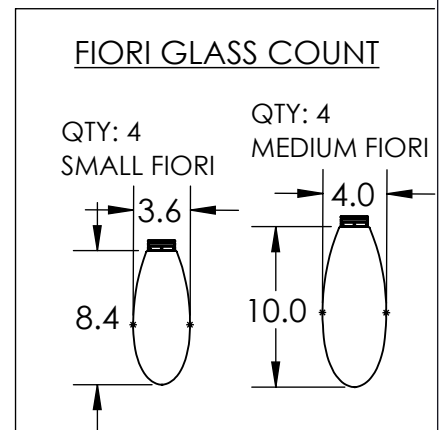

Collection: FIORI

Product #: PLB0071-BB

OAH ADJUSTABLE  
IN 3 INCH INCREMENTS  
FROM 27.0 - 78.0

**DIMENSIONS OF THE FIXTURE MAY VARY  
BASED ON POSITION OF KNOTS**

All dimensions are shown in inches unless otherwise stated.  
Visit [hammeronstudio.com](http://hammeronstudio.com) for product options.

12/21/2020 (A)

Mounting Packet: T	Weight(lbs.): 35	Electrical Type: LED	CCT: SEE WEBSITE
UL Location: DRY	Elec. Qty: 8	Wattage: 21	Voltage: 120
Finish: SEE WEB SITE FOR OPTIONS	Source Lumens: Ambient: 1440	Down: -----	
Top Diffuser: CLOSED GLASS	Dimmable: Forward/Reverse Phase To 1%		
Bottom Diffuser: CLOSED GLASS	CRI: 93+	Power Factor: >0.9	

### Canopy Mounting Detail

**MOUNTS DIRECTLY TO J-BOX**