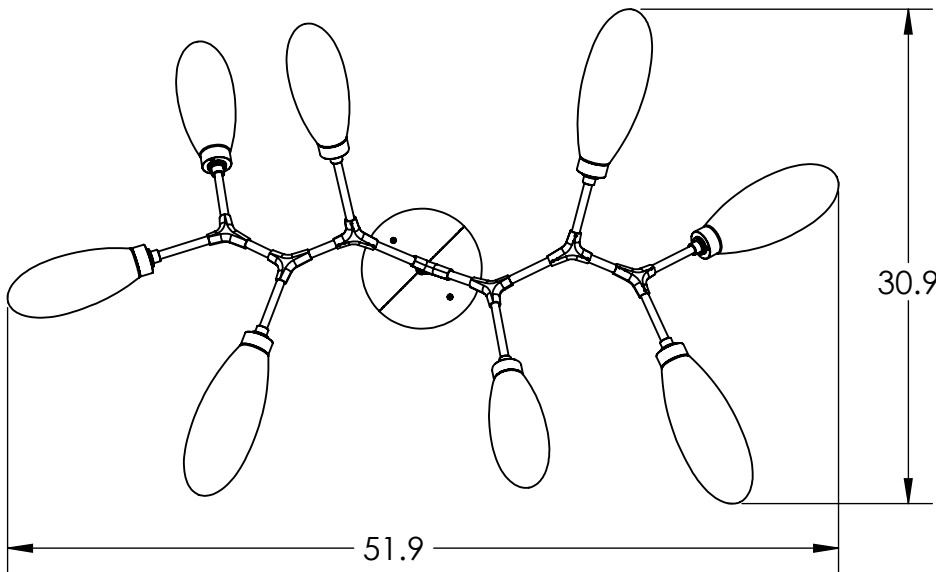

Collection: FIORI

Product #: PLB0071-BB

OAH ADJUSTABLE  
IN 3 INCH INCREMENTS  
FROM 27.0 - 78.0

**DIMENSIONS OF THE FIXTURE MAY VARY  
BASED ON POSITION OF KNOTS**

All dimensions are shown in inches unless otherwise stated.  
Visit [hammeronstudio.com](http://hammeronstudio.com) for product options.

12/21/2020 (A)

Mounting Packet: T	Weight(lbs.): 35	Electrical Type: LED	CCT: SEE WEBSITE
UL Location: DRY	Elec. Qty: 8	Wattage: 21	Voltage: 120
Finish: SEE WEB SITE FOR OPTIONS	Source Lumens: Ambient: 1440	Down: -----	
Top Diffuser: CLOSED GLASS	Dimmable: Forward/Reverse Phase To 1%		
Bottom Diffuser: CLOSED GLASS	CRI: 93+	Power Factor: >0.9	

### Canopy Mounting Detail

**MOUNTS DIRECTLY TO J-BOX**