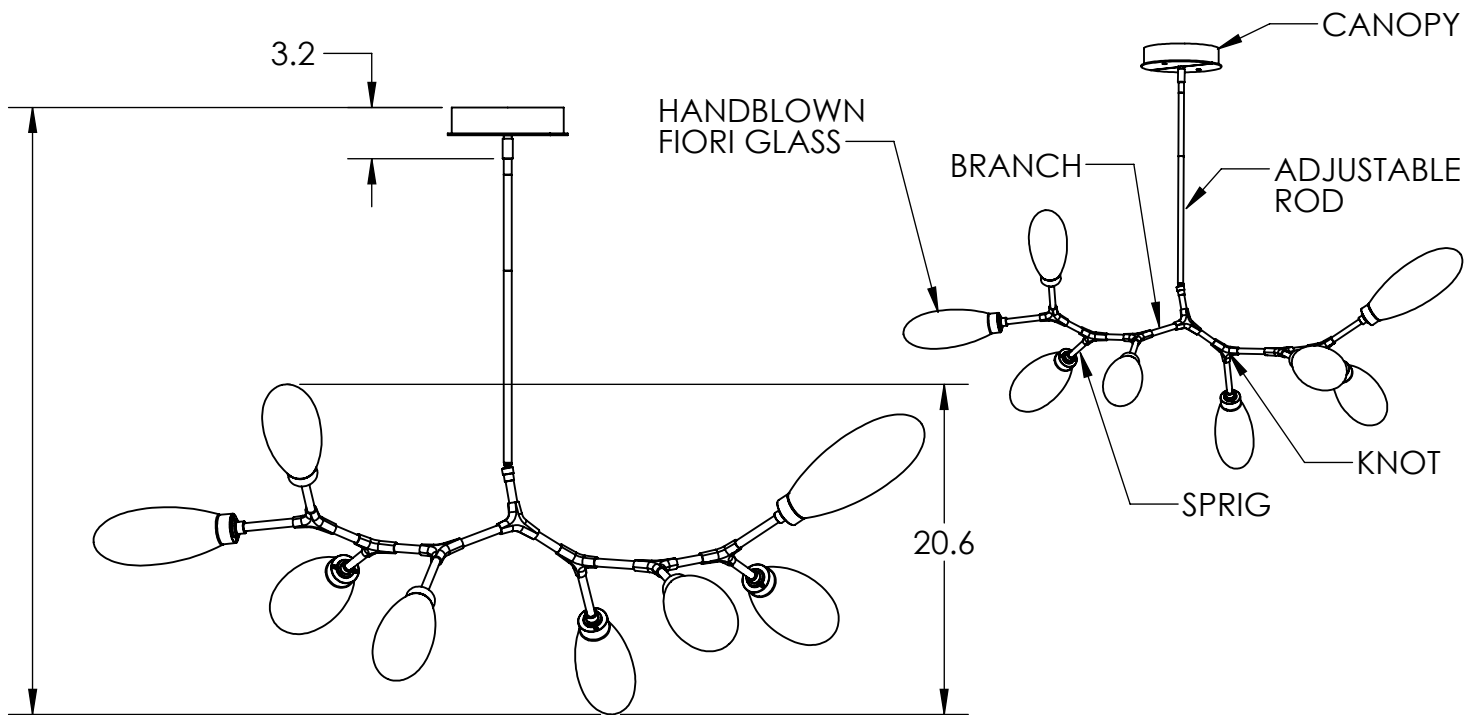

Collection: FIORI

Product #: PLB0071-BB

OAH ADJUSTABLE  
IN 3 INCH INCREMENTS  
FROM 27.0 - 78.0

**DIMENSIONS OF THE FIXTURE MAY VARY  
BASED ON POSITION OF KNOTS**

All dimensions are shown in inches unless otherwise stated.  
Visit [hammeronstudio.com](http://hammeronstudio.com) for product options.

12/21/2020 (A)

Mounting Packet: T	Weight(lbs.): 35	Electrical Type: LED	CCT: SEE WEBSITE
UL Location: DRY	Elec. Qty: 8	Wattage: 21	Voltage: 120
Finish: SEE WEB SITE FOR OPTIONS	Source Lumens: Ambient: 1440	Down: -----	
Top Diffuser: CLOSED GLASS	Dimmable: Forward/Reverse Phase To 1%		
Bottom Diffuser: CLOSED GLASS	CRI: 93+	Power Factor: >0.9	

### Canopy Mounting Detail

**MOUNTS DIRECTLY TO J-BOX**