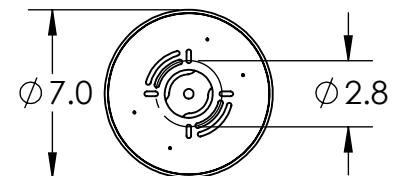

Canopy Mounting Detail

MOUNTS DIRECTLY TO J-BOX