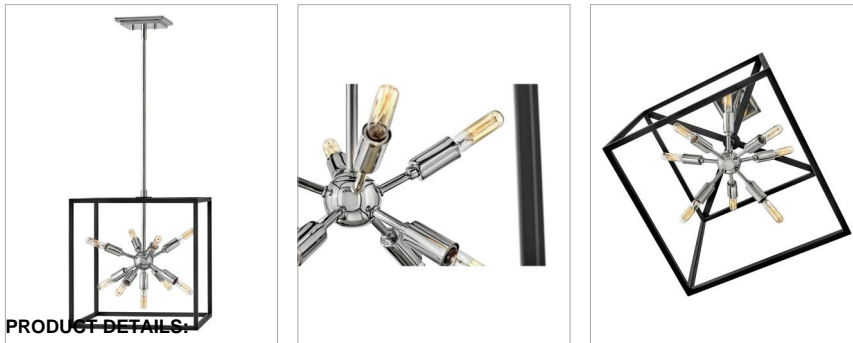

lisa mcdennon
COLLECTION

AROS

46317BLK-PN

MEDIUM PENDANT

The striking Aros pendant showcases a provocative mid-century modern starburst cluster in a luxurious Warm Brass or Polished Nickel framed by an articulating, angular cage in prominent Black. For added drama, the sophisticated pendants dazzle with dimension to fill unique spaces or higher ceilings. Aros is part of the Lisa McDennon Collection.

DETAILS	
FINISH:	Black
MATERIAL:	Steel
SLOPE DEGREE:	90
DIMMABLE:	YES, WITH DIMMABLE LAMP (NOT INCLUDED)

DIMENSIONS	
WIDTH:	15"
HEIGHT:	16"
WEIGHT:	8lb

LIGHT SOURCE	
LIGHT SOURCE:	Socketed
WATTAGE:	9-5w Cand. LED, 60w Equiv.
VOLTAGE:	120v

MOUNTING	
CANOPY:	6" Sq.
LEAD WIRE:	1 X 120"
MAX HEIGHT:	48.3

SHIPPING	
CARTON LENGTH:	18.3
CARTON WIDTH:	18.3
CARTON HEIGHT:	19
CARTON WEIGHT:	11.3

PRODUCT DETAILS:

- This item may be hung on a sloped ceiling
- This fixture includes multiple down stems in various lengths to customize the installation height of the fixture, including one 6" stem and two 12" stems
- Suitable for use in dry (indoor) locations as defined by NEC and CEC. Meets United States UL Underwriters Laboratories & CSA Canadian Standards Association Product Safety Standards.
- Shown with T-style bulbs (not included)
- The Lisa McDennon Collection offers a striking mix of edgy, sculptural silhouettes that incorporate modern, organic elements and luxe materials, brought to life by her innovative and original point of view.
- Distinctive mid-century modern elements merge with sleek and timeless forms for a vintage vibe with modern flair