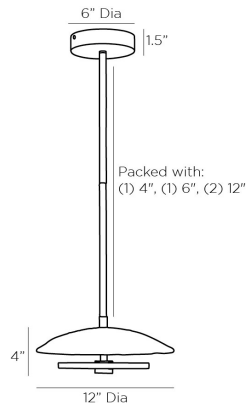

ARTERIOS

MOHEGAN PENDANT

49792

H: 9.5 IN, Dia: 12.00 IN

Antique Brass, Clear Seedy Glass

Contract Suitable As Is

Modern design is elevated with this pendant's combination of materials and style. A curved, clear seedy slump glass shade hovers a white alabaster disc, which is equipped with an integrated LED light, stacked on an antique brass iron pipe. The LED disc offers a soft glow that picks up subtle bubbled details found in the shade. Finish and glass will vary. Additional pipe will available (PIPE-180). Damp-rated, although limited covered outdoor areas may affect finish.

DIMENSIONS

| | |
|------------------------|-------------------------|
| Pendant | H: 4 IN, Dia: 12.00 IN |
| Minimum Hanging Height | 9.5 IN |
| Maximum Hanging Height | 39.5 IN |
| Canopy | H: 1.5 IN, Dia: 6.00 IN |

SHIPPING

| | |
|----------------|--------------------------------------|
| Product Weight | 8.5 LBS |
| Gross Weight 1 | 10.7 LBS |
| Shipping Box 1 | H: 15.75 IN, L: 17.72 IN, W: 9.85 IN |
| Shipping Box 2 | H: 0 IN, L: 0 IN, W: 0 IN |
| Shipping Box 3 | H: 0 |