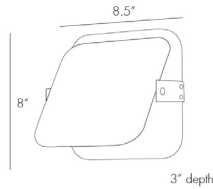

ARTERIOS

MERCURY SCONCE

WINDSOR SMITH

DS49002

H: 8 IN, W: 8.5 IN

Antique Brass

Contract Suitable As Is

This extremely practical wall sconce pivots to allow the customization of the light source: top, bottom, or side depending on what you want to highlight. Finished in antique brass, this light is at its essence classically simple and completely modern. Damp-rated, although limited covered outdoor areas may affect finish.

APPEARANCE

Material	Steel
Finish	Antique Brass
Top Coat/Sealant	true
Link	Welded

DIMENSIONS

Center Of Mount From Btm	4 IN
Mount	H: 8 IN, W: 8.5 IN

WIRING

Rating	Damp
Cord	5 FT, Black, SVT
Socket	1, Type A- E26 Other
Maximum Watt	40
Voltage	110-120 V

CERTIFICATIONS

Certifications	Mexico United States, Canada
----------------	---------------------------------

COMPLIANCY

UL/ETL	Yes
RoHS	true

SHIPPING

Product Weight	4 LBS
Gross Weight 1	7 LBS
Shipping Box 1	H: 7 IN, L: 11 IN, W: 11 IN