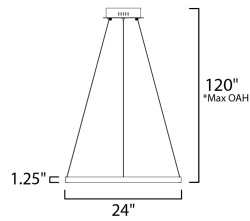

*max overall height

MEASUREMENTS

- DIMENSION : 23.5" L x 23.5" W x 1.25" H
- MAX OAH : 123" OAH
- CANOPY : 8.25" W x 2" H x 8.25" L
- HANGING WEIGHT : 3.96 lb

LAMPING

- INPUT VOLTAGE : 120V
- LUMENS : 1,890 Rated (800 Del.)
- BULB : 1 x 27W LED PCB Integrated , 27W Total
- BULB INCLUDED : (Integrated)
- DIMMABLE : Bluetooth Triac & ELV
- CRI : 90 CRI
- COLOR_TEMP : 2700-6000K