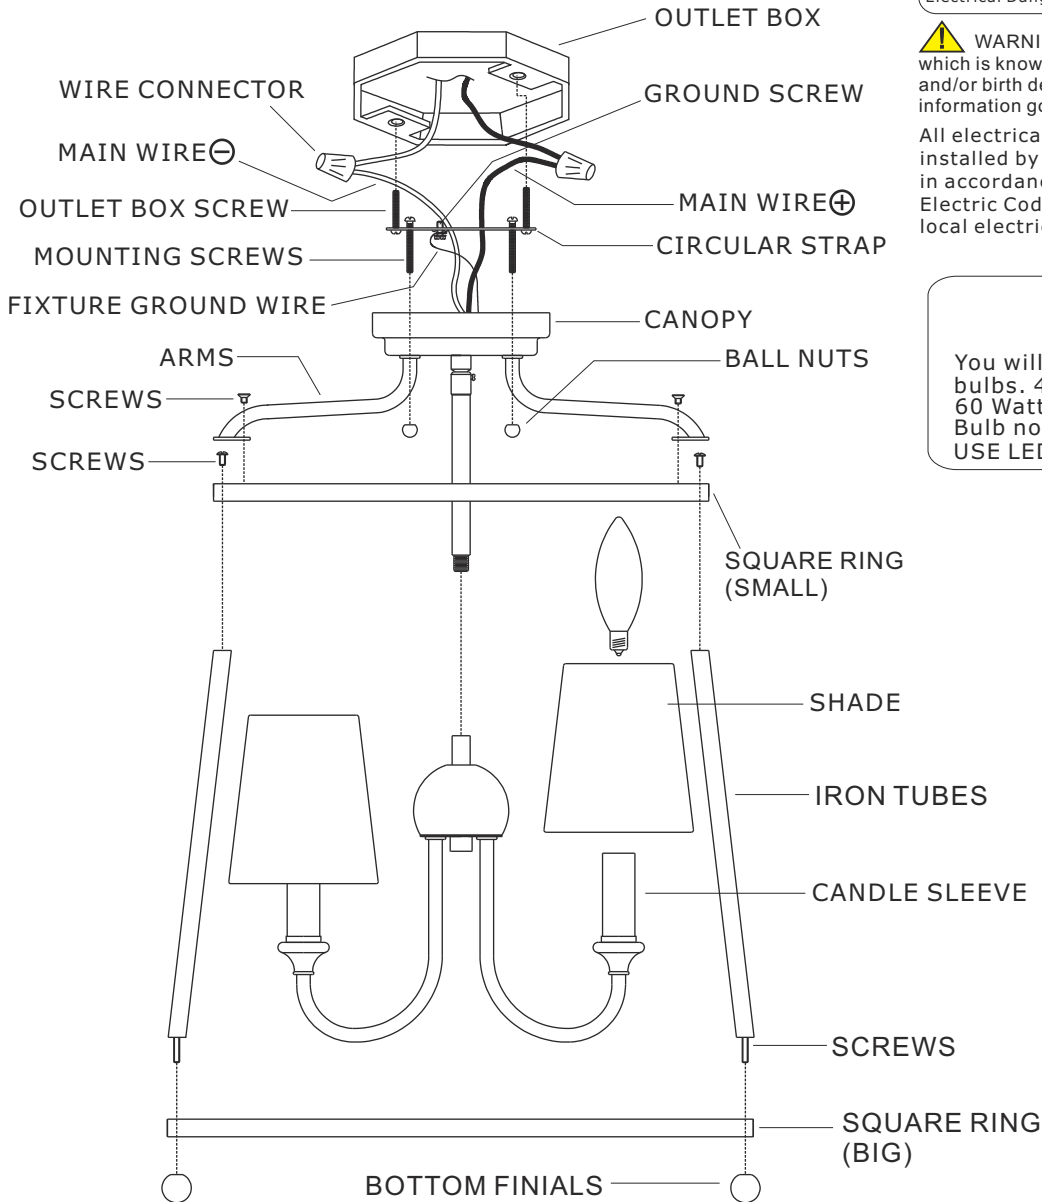

CRYSTORAMA

1958

95 Cantiague Rock Road, Westbury, NY 11590 • toll free: 1.800.888.4470 fax: 516.931.1254 • info@crystorama.com • www.crystorama.com

MODEL #: 2243-PN ASSEMBLY AND DRESSING INSTRUCTIONS

WARNING:

Electrical Danger Turn Power off

WARNING: This product can expose you to Lead which is known to the state of California to cause cancer and/or birth defects or reproductive harm. For more information go to www.P65Warnings.ca.gov

All electrical components must be installed by a licensed electrician in accordance with the National Electric Code and the appropriate local electrical codes.

You will need 4 Candelabra B10 bulbs. 40 Watts recommended 60 Watts max. Bulb not included. USE LED BULBS FOR EXTENDED USE