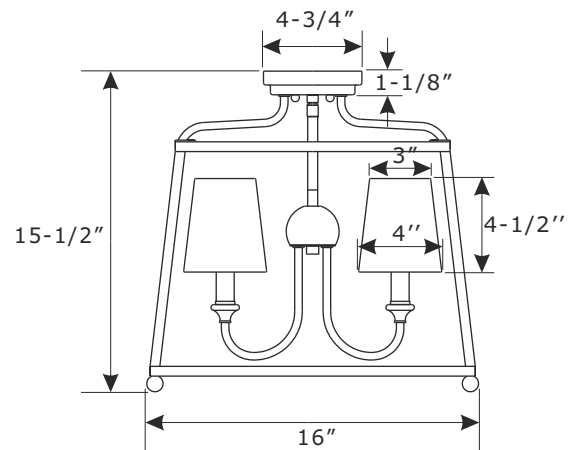

All electrical components must be installed by a licensed electrician in accordance with the National Electric Code and the appropriate local electrical codes.

You will need 4 Candelabra B10 bulbs. 40 Watts recommended 60 Watts max. Bulb not included. USE LED BULBS FOR EXTENDED USE