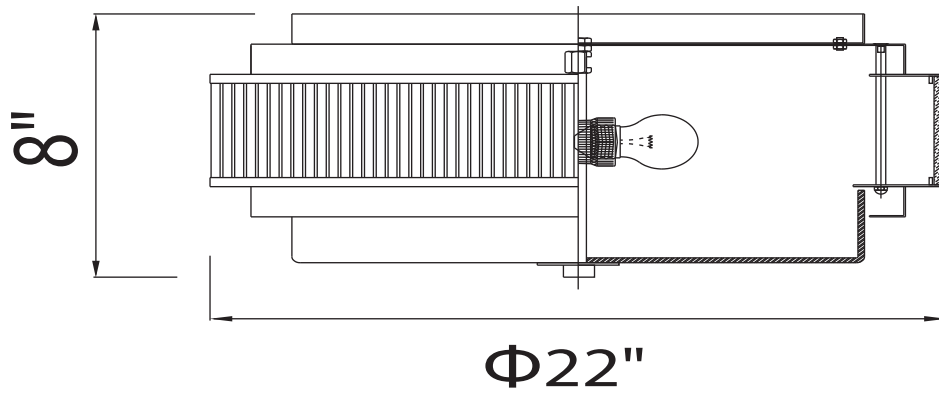

PROJECT: _____
 FIXTURE TYPE: _____
 LOCATION: _____
 CONTACT/PHONE: _____

Item	1567C22-5-101
Collection	Valdivia
Finish	Black
Glass	Frosted
Crystal	Clear
Input	120V AC,60HZ,AC

Shade	-----
Length/Dia.	22"
Width/Ext.	-----
Height	8"
Maximum	-----
Lumens	-----

Light Source	E26
Bulb Info.	5X60W
Included	No
Dimmable	Yes
Color	-----
Weight	25.8 Lbs