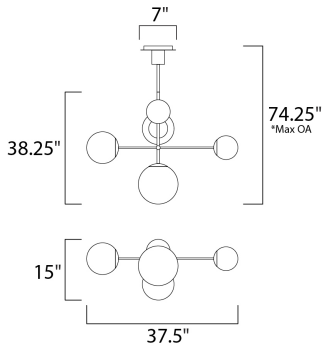

\*max overall height

**MEASUREMENTS**

DIMENSION : 37.5" L x 15" W x 38.25" H  
 MAX OAH : 74.25" OAH  
 CANOPY : 7" W x 1" H x 7" L  
 HANGING WEIGHT : 17.97 lb

**LAMPING**

INPUT VOLTAGE : 120V  
 LUMENS : 0 Rated  
 BULB : 5 x 60W Incandescent E12 CA + E26 MB , 300W Total  
 BULB INCLUDED : (Not Included)  
 DIMMABLE : Yes