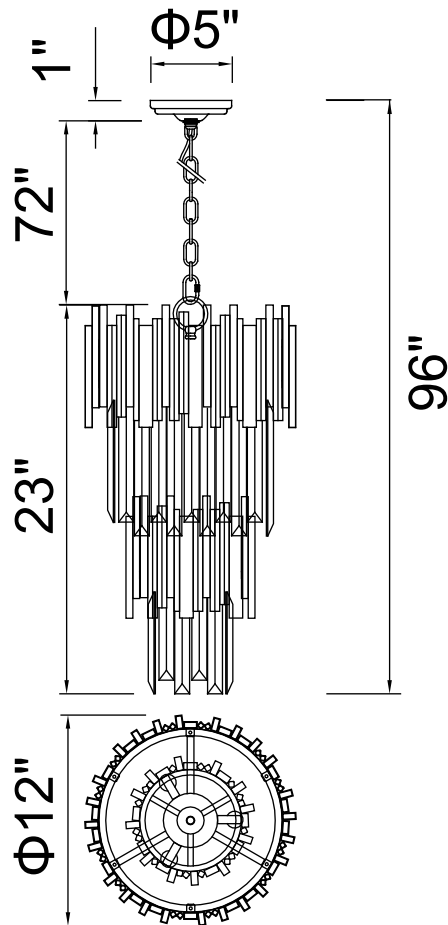

PROJECT: \_\_\_\_\_

FIXTURE TYPE: \_\_\_\_\_

LOCATION: \_\_\_\_\_

CONTACT/PHONE: \_\_\_\_\_

Item	1112P12-4-169
Collection	DECO
Finish	Medallion Gold
Glass	-----
Crystal	Clear
Input	120V AC,60HZ,AC

Shade	-----
Length/Dia.	12"
Width/Ext.	-----
Height	23"
Maximum	96"
Lumens	-----

Light Source	E12
Bulb Info.	4×60W
Included	-----
Dimmable	Yes
Color	-----
Weight	