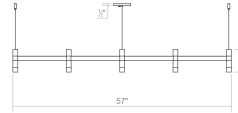

# Systema Staccato Linear Pendant Spec Sheet

SKU: 1785.16 Learn more at:  
<https://sonnemanlight.com/systema-staccato-linear-pendant>

Description: Lightly scaled geometric elements form expansive intersecting or linear constructions of modern minimalism in a variety of configurations with a range of available luminaires. Crisp rectilinear bars support minimal tubular elements with luminous trims, extensions, or shaded reflectors for general and directed lighting functionality. The Systema Staccato Linear Pendant includes Drum Trims. [Alternate trims](#) can be ordered separately. [Shades](#) are not included and may be ordered as add-on accessories, which are easy to install.

## Dimensions

Height: 6  
Length: 57.25  
Diameter: 48  
Size: 5 Light