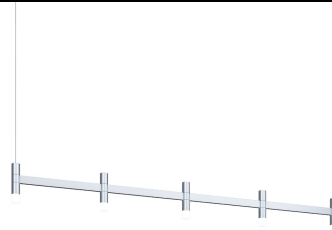

# Systema Staccato Linear Pendant Spec Sheet

SKU: 1785.16 Learn more at:  
<https://sonnemanlight.com/systema-staccato-linear-pendant>

Description: Lightly scaled geometric elements form expansive intersecting or linear constructions of modern minimalism in a variety of configurations with a range of available luminaires. Crisp rectilinear bars support minimal tubular elements with luminous trims, extensions, or shaded reflectors for general and directed lighting functionality. The Systema Staccato Linear Pendant includes Drum Trims. [Alternate trims](#) can be ordered separately. [Shades](#) are not included and may be ordered as add-on accessories, which are easy to install.

## Dimensions

Height: 6  
Length: 57.25  
Diameter: 48  
Size: 5 Light