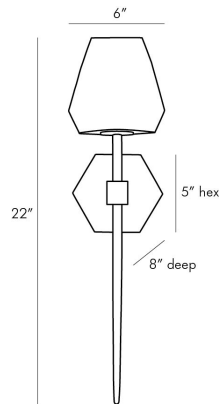

## GEMMA SCONCE

49370  
H: 22 IN, W: 6 IN, D: 8 IN  
Antique Brass  
Contract Suitable As Is

Form meets function with this diamond-esque sconce. The champagne crystal form possesses an arresting blend of elements and colors that helps create mesmerizing shadowplay along a wall space. When in use the sharp angles of the faceted structure are both softened and defined by its contents. An antique brass steel stem extends from a hexagon-shaped backplate to stylishly showcase this functional gem. Damp-rated, although limited covered outdoor conditions may affect finish.

### DIMENSIONS

Center Of Mount From Btm	13.5 IN
Backplate	Dia: 5.00 IN, D: 1 IN
Mount	Dia: 4.50 IN