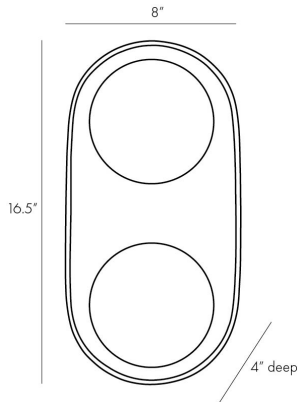

# ARTERIO RS

## GLAZE LARGE SCONCE

WORKSHOP

DA49006

H: 16.5 IN, W: 8 IN, D: 4 IN

Blackened Steel, Ivory Stained Crackle Ceramic

Contract Suitable As Is

A stunning ivory stained crackle glaze brings warmth and depth to this uniquely modern, minimalist design. The ceramic shade is complimented by double frosted glass lights that cast a warm, flattering glow. Equally at home in bathrooms and corridors, at the bedside and in hospitality settings, the Glaze Large Sconce is versatile and playful, offering endless possibilities when paired with additional Glaze Single and Dome Sconces for functional purposes and multi-piece light installations. The Glaze Large sconce is ADA compliant. Damp-rated, although limited covered outdoor areas may affect finish.

### DIMENSIONS

Globe	3.5	Dia: 6.00 IN
Backplate	H: 14 IN, W: 5 IN, D: 1 IN	

### SHIPPING

Product Weight	6.2 LBS
Gross Weight 1	8 LBS
Gross Weight 2	0 LBS
Shipping Box 1	H: 11.5 IN, L: 9 IN, W: 12.5 IN
Shipping Box 2	H: 0 IN, L: 0 IN, W: 0 IN